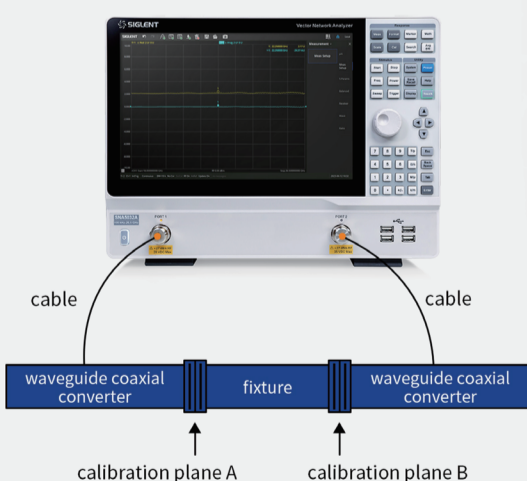

Material Test

- Permittivity and permeability measurement

@Siglent Technologies CO., Ltd

@SiglentVideo

@SIGLENT TECHNOLOGIES

@Siglent_Tech

SIGLENT Technologies Co., Ltd

Tel: + 86 755 3688 7876

Fax: + 86 755 3359 1582

Email: sales@siglent.com

Website: int.siglent.com