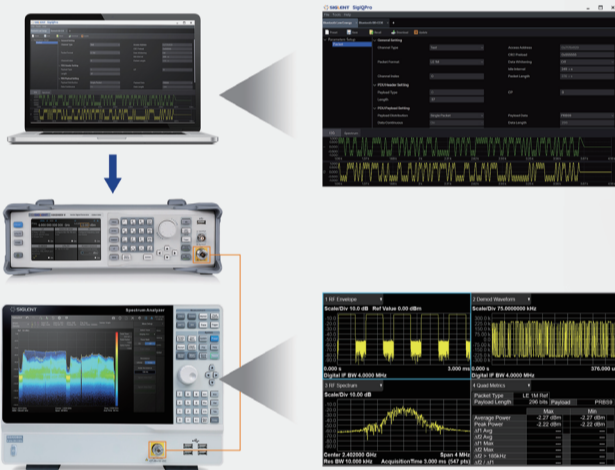

RF & Communication Solutions

Every Bench.
Every Engineer.
Every Day.

Wireless communications

- Mobile device testing
- 5G NR testing
- Mobile network base station testing
- LTE FDD/TDD OTA measurement
- Bluetooth signal modulation and demodulation

Automotive

- Sensor Testing
- Automotive radar and camera
- In-vehicle networks testing
- Trace Recording/Playback with GPS location
- In-vehicle Bluetooth Testing

Line Test

- High speed digital interface testing
- Support USB、PCIe3、SATA3、GDDR5、HDMI1.4, etc.
- CAT mode