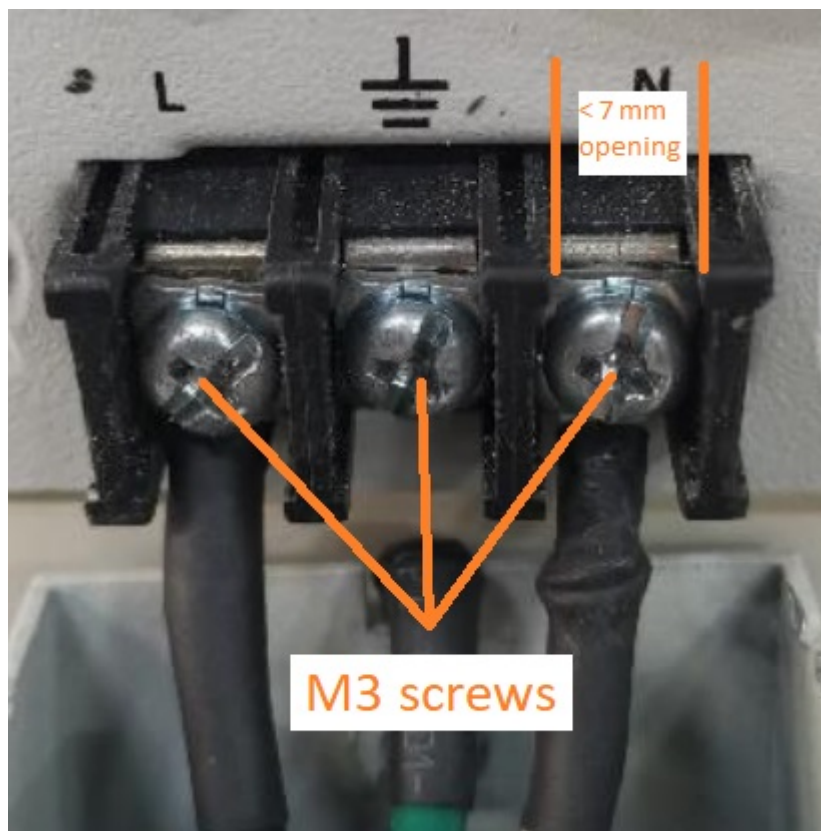

SPS input wiring details

September 07, 2022

North American Headquarters

SIGLENT Technologies America, Inc
6557 Cochran Rd Solon, Ohio 44139
Tel: 440-398-5800
Toll Free: 877-515-5551
Fax: 440-399-1211
info@siglent.com
www.siglentamerica.com/