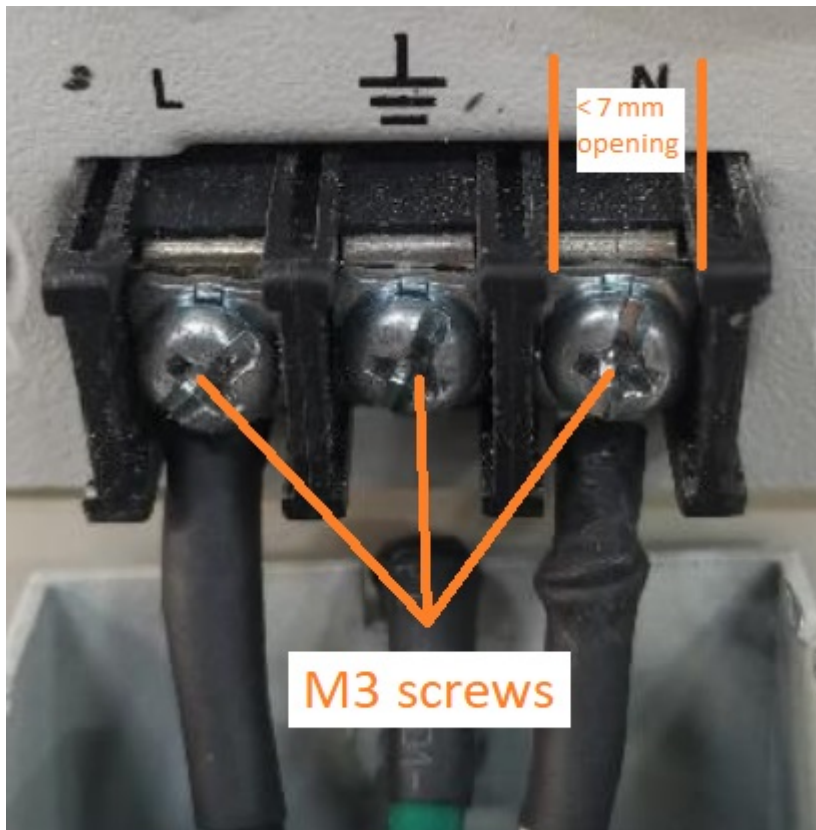

SPS input wiring details

September 07, 2022

North American Headquarters

SIGLENT Technologies America, Inc
6557 Cochran Rd Solon, Ohio 44139
Tel: 440-398-5800
Toll Free: 877-515-5551
Fax: 440-399-1211
info@siglent.com
www.siglentamerica.com/