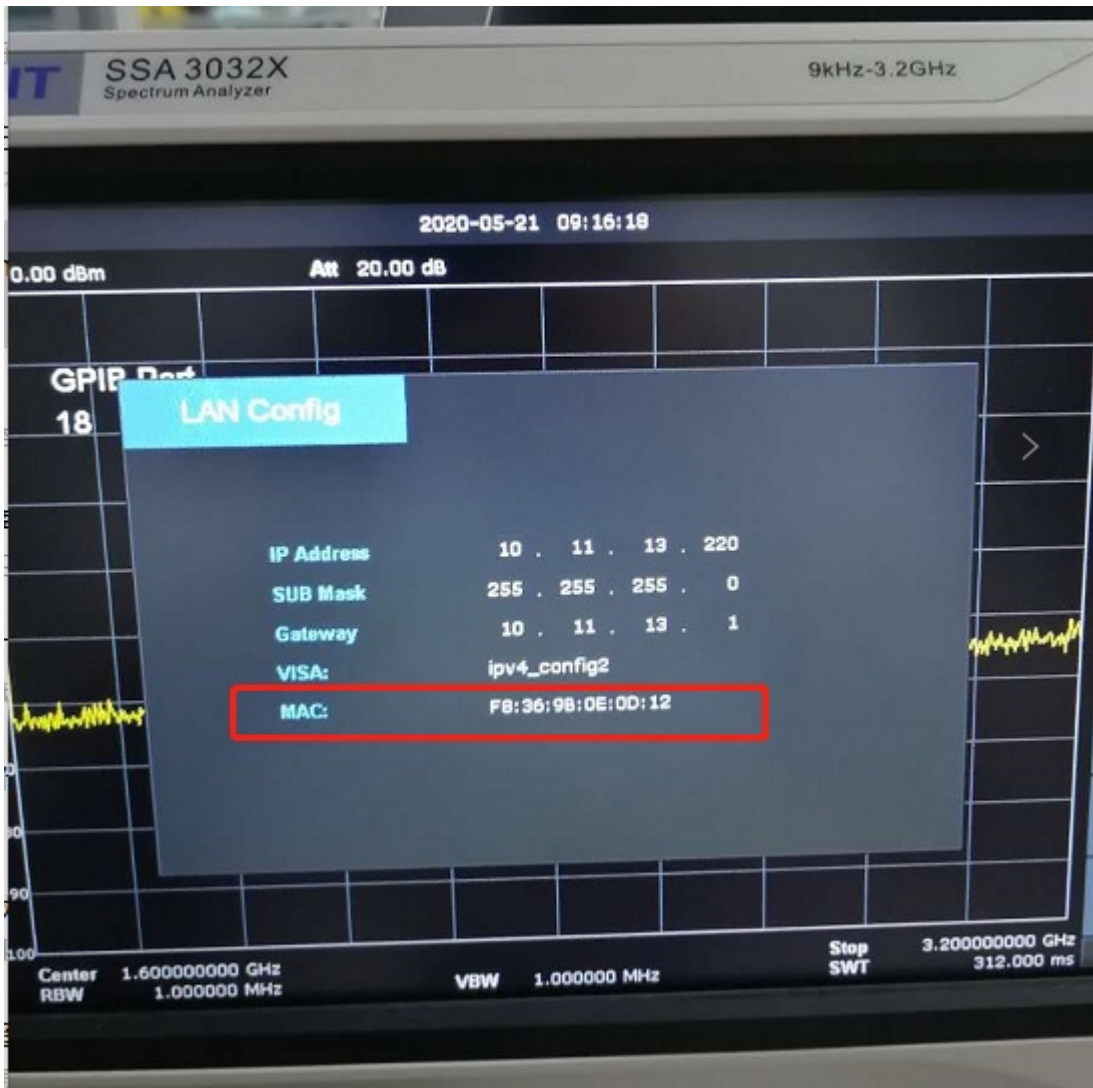

## Where is the MAC address information for SSA3000X, SSA3000X Plus, SSA3000X-R, and SVA1000X?

May 21, 2020

The MAC address can be found on the LAN config interface.

Path: System-interface-LAN.